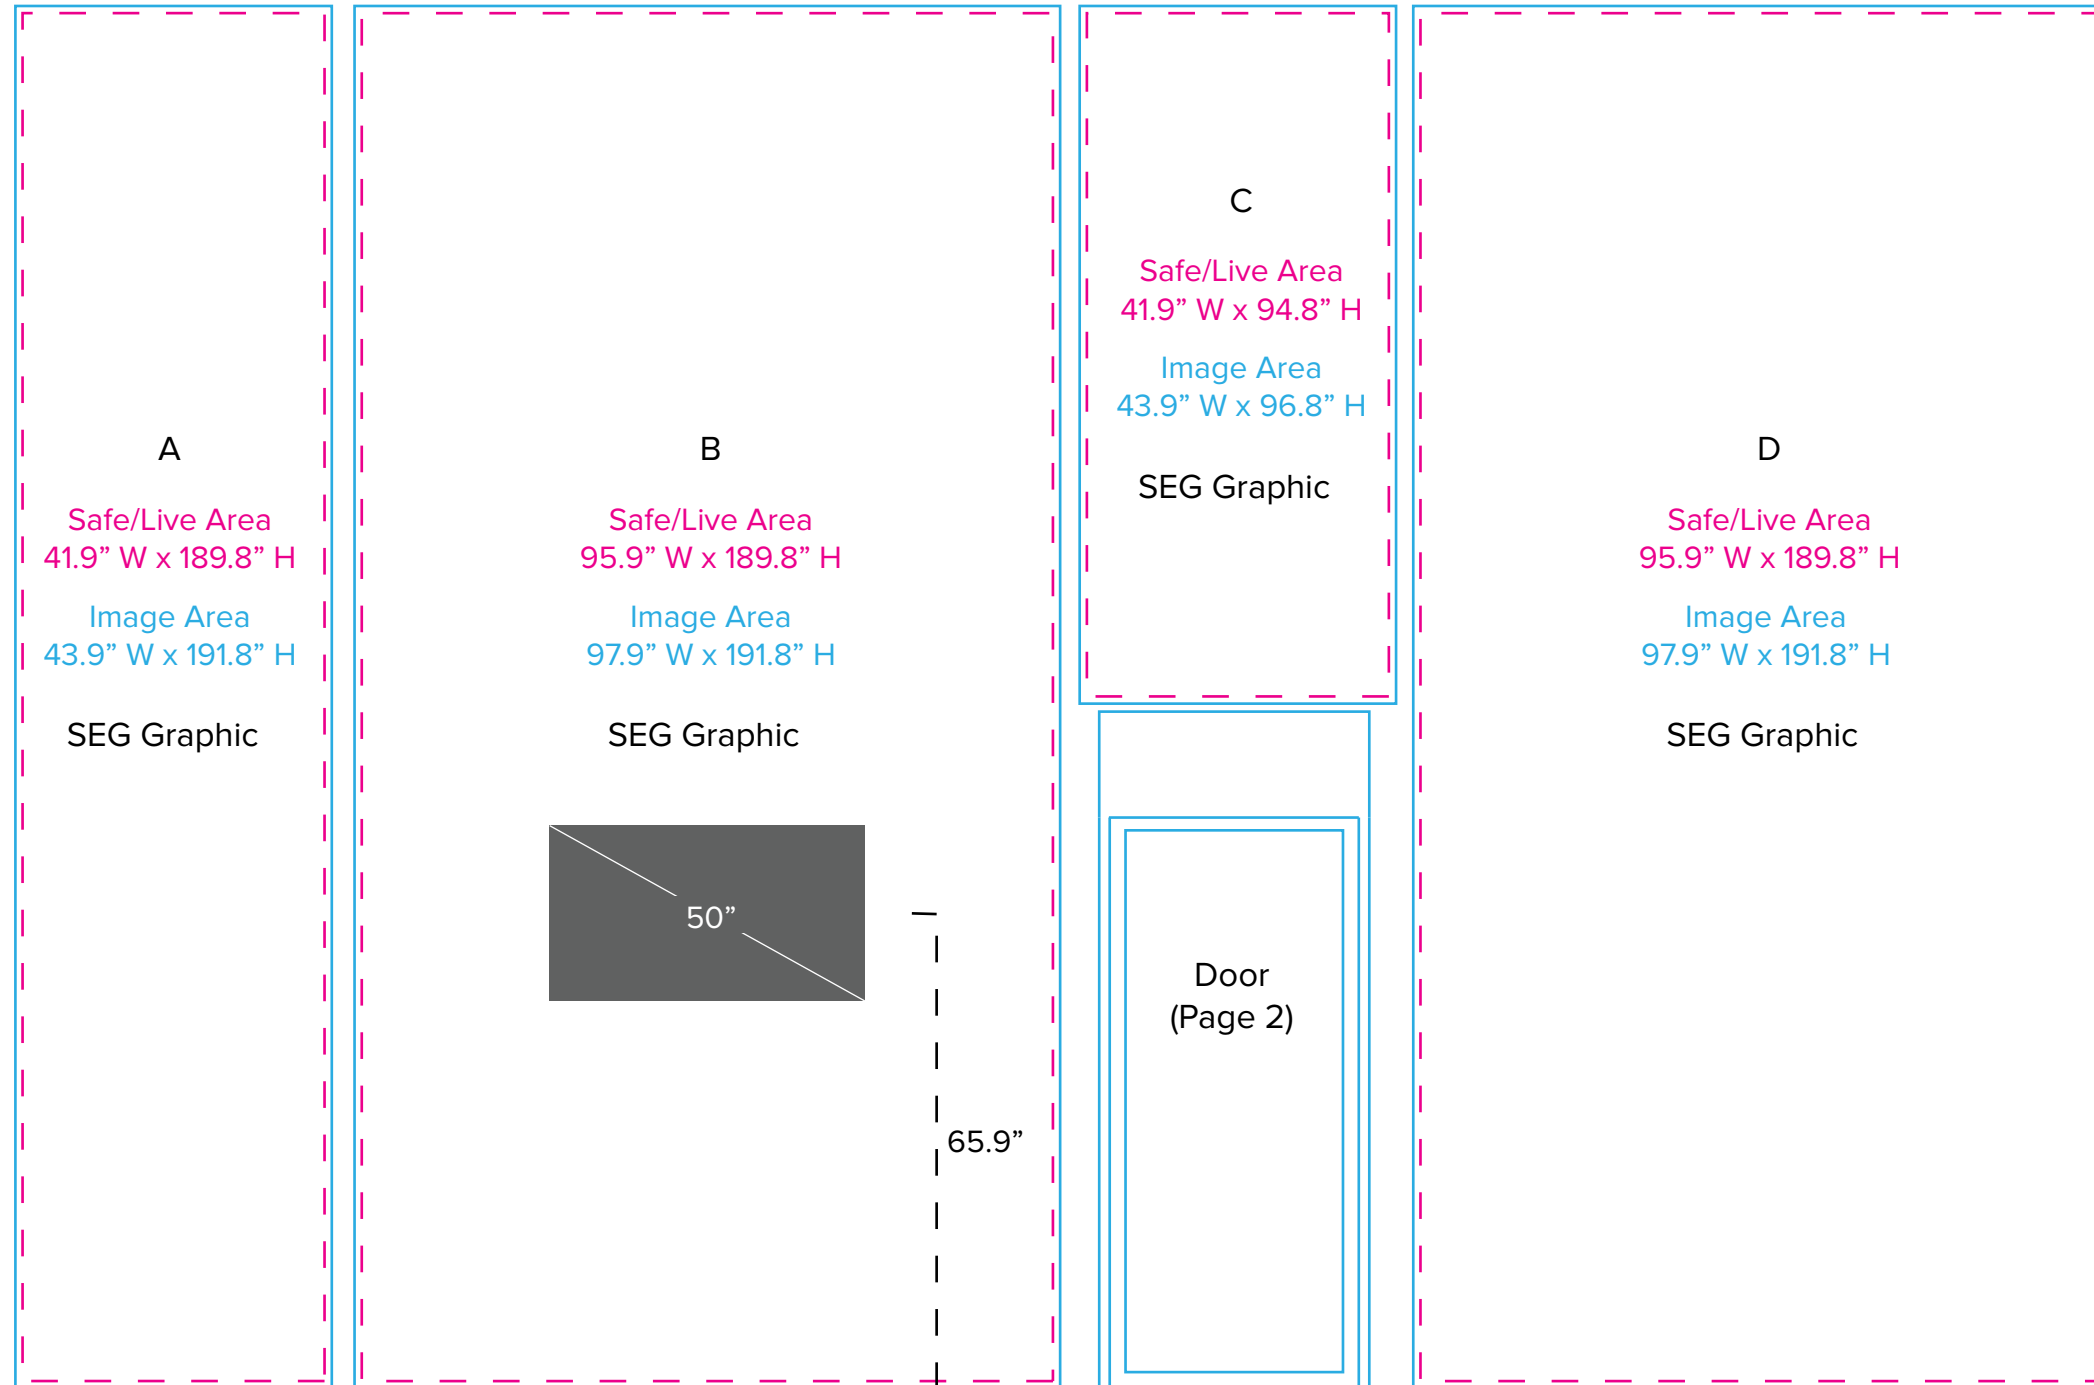

# Graphic Template 20 x 30 Island Exhibit Tower - SEG Graphics

NOTE: All Raster Art (jpg, tiff,psd, png, etc.) must be at least 100 dpi at print size.

Graphic Template  
20 x 30 Island Exhibit  
Tower - Sintra Door and Surround

NOTE: All Raster Art (jpg, tiff,psd, png, etc.) must be at least 100 dpi at print size.

Graphic Template  
20 x 30 Island Exhibit  
Reception Counter - SEG Graphics

NOTE: All Raster Art (jpg, tiff,psd, png, etc.) must be at least 100 dpi at print size.

Graphic Template  
 20 x 30 Island Exhibit  
 Kiosks - Backlit SEG & SEG Graphics

NOTE: All Raster Art (jpg, tiff,psd, png, etc.) must be at least 100 dpi at print size.

Graphic Template  
20 x 30 Island Exhibit  
Square Hanging Sign - Pillowcase Graphic

K1-4  
Safe/Live Area  
464" W x 38" H  
Image Area  
466.375" W x 42.5" H  
Pillowcase Graphic

NOTE: All Raster Art (jpg, tiff,psd, png, etc.) must be at least 100 dpi at print size.