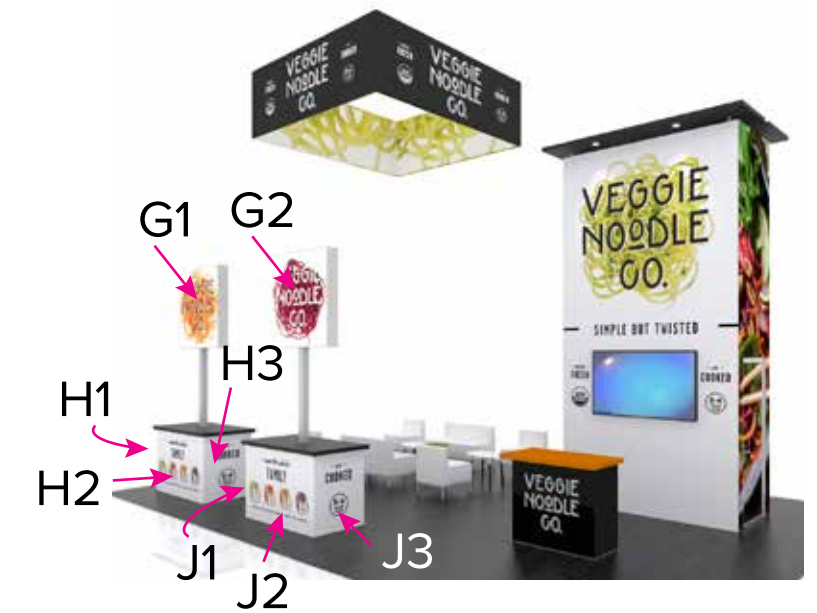

# Graphic Template 20 x 30 Island Exhibit Tower - SEG Graphics

NOTE: All Raster Art (jpg, tiff,psd, png, etc.) must be at least 100 dpi at print size.

Graphic Template  
20 x 30 Island Exhibit  
Tower - Sintra Door and Surround

NOTE: All Raster Art (jpg, tiff,psd, png, etc.) must be at least 100 dpi at print size.

Graphic Template  
20 x 30 Island Exhibit  
Reception Counter - SEG Graphics

NOTE: All Raster Art (jpg, tiff,psd, png, etc.) must be at least 100 dpi at print size.

Graphic Template  
 20 x 30 Island Exhibit  
 Kiosks - Backlit SEG & SEG Graphics

NOTE: All Raster Art (jpg, tiff,psd, png, etc.) must be at least 100 dpi at print size.

Graphic Template  
20 x 30 Island Exhibit  
Square Hanging Sign - Pillowcase Graphic

K1-4  
Safe/Live Area  
464" W x 38" H  
Image Area  
466.375" W x 42.5" H  
Pillowcase Graphic

NOTE: All Raster Art (jpg, tiff,psd, png, etc.) must be at least 100 dpi at print size.