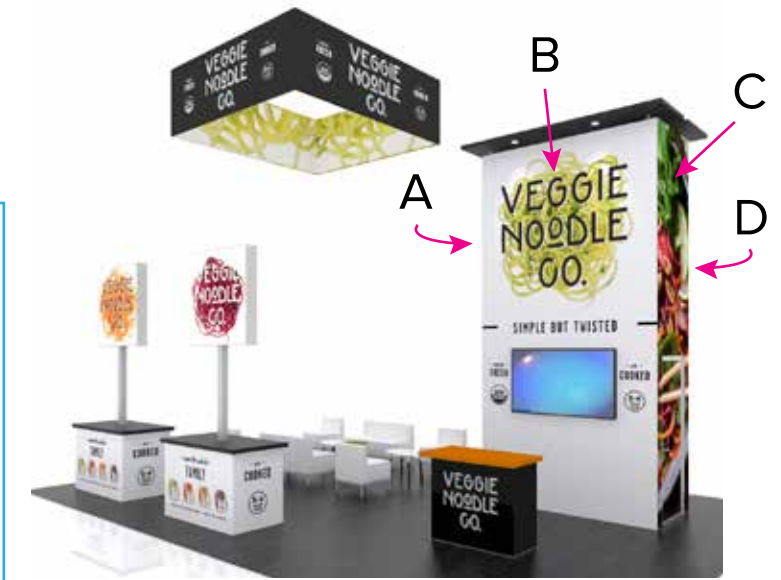

# Graphic Template 20 x 30 Island Exhibit Tower - SEG Graphics

NOTE: All Raster Art (jpg, tiff,psd, png, etc.) must be at least 100 dpi at print size.

Graphic Template  
20 x 30 Island Exhibit  
Tower - Sintra Door and Surround

NOTE: All Raster Art (jpg, tiff,psd, png, etc.) must be at least 100 dpi at print size.

Graphic Template  
20 x 30 Island Exhibit  
Reception Counter - SEG Graphics

NOTE: All Raster Art (jpg, tiff,psd, png, etc.) must be at least 100 dpi at print size.

Graphic Template  
 20 x 30 Island Exhibit  
 Kiosks - Backlit SEG & SEG Graphics

NOTE: All Raster Art (jpg, tiff,psd, png, etc.) must be at least 100 dpi at print size.

Graphic Template  
20 x 30 Island Exhibit  
Square Hanging Sign - Pillowcase Graphic