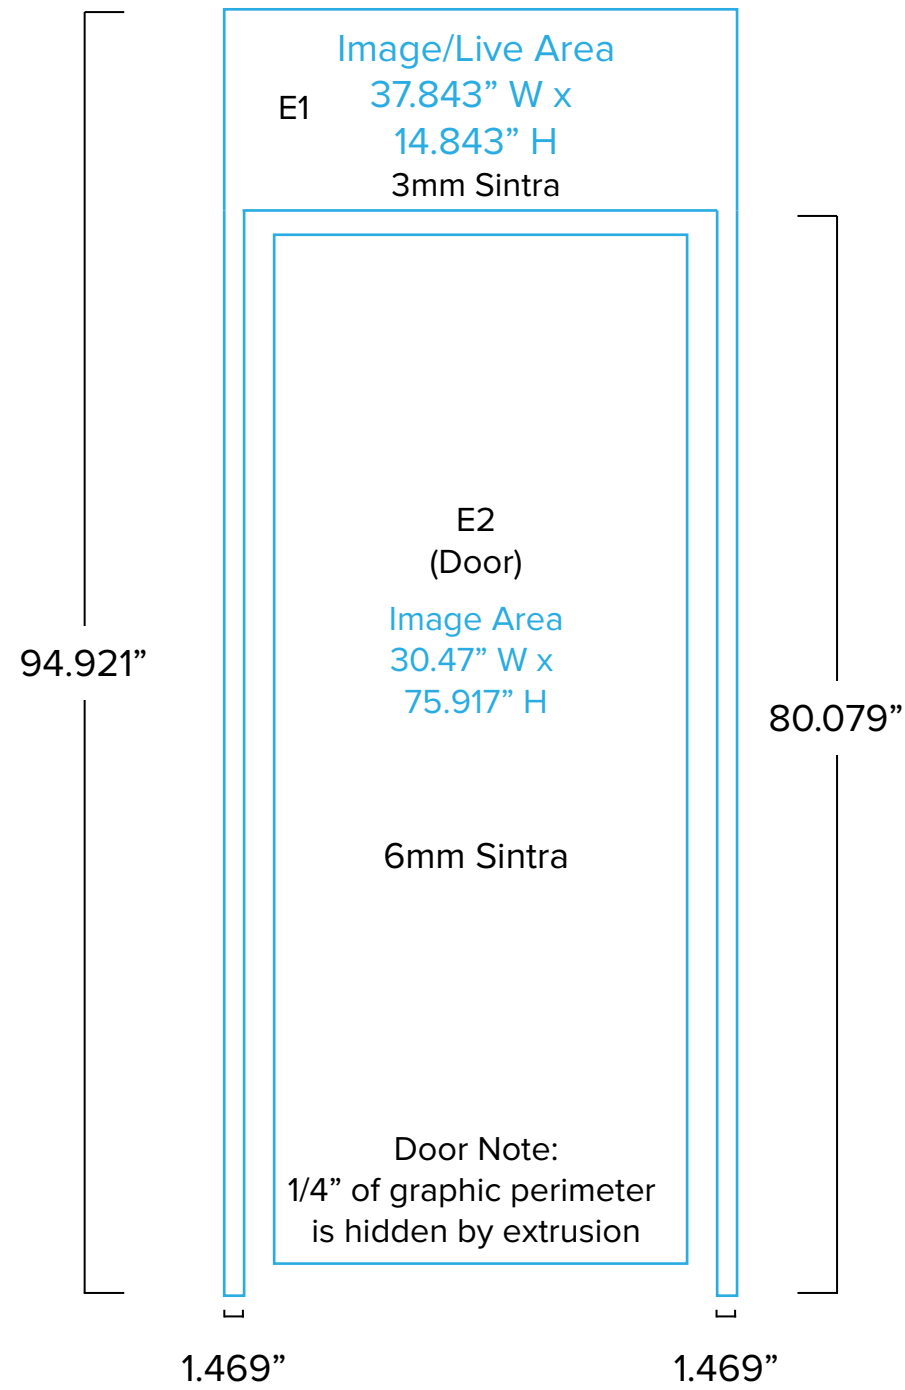

# Graphic Template 20 x 30 Island Exhibit Tower - SEG Graphics

NOTE: All Raster Art (jpg, tiff,psd, png, etc.) must be at least 100 dpi at print size.

Graphic Template  
20 x 30 Island Exhibit  
Tower - Sintra Door and Surround

NOTE: All Raster Art (jpg, tiff,psd, png, etc.) must be at least 100 dpi at print size.

Graphic Template  
20 x 30 Island Exhibit  
Reception Counter - SEG Graphics

NOTE: All Raster Art (jpg, tiff,psd, png, etc.) must be at least 100 dpi at print size.

Graphic Template  
 20 x 30 Island Exhibit  
 Kiosks - Backlit SEG & SEG Graphics

NOTE: All Raster Art (jpg, tiff,psd, png, etc.) must be at least 100 dpi at print size.

Graphic Template  
20 x 30 Island Exhibit  
Square Hanging Sign - Pillowcase Graphic

K1-4  
Safe/Live Area  
464" W x 38" H  
Image Area  
466.375" W x 42.5" H  
Pillowcase Graphic

NOTE: All Raster Art (jpg, tiff,psd, png, etc.) must be at least 100 dpi at print size.